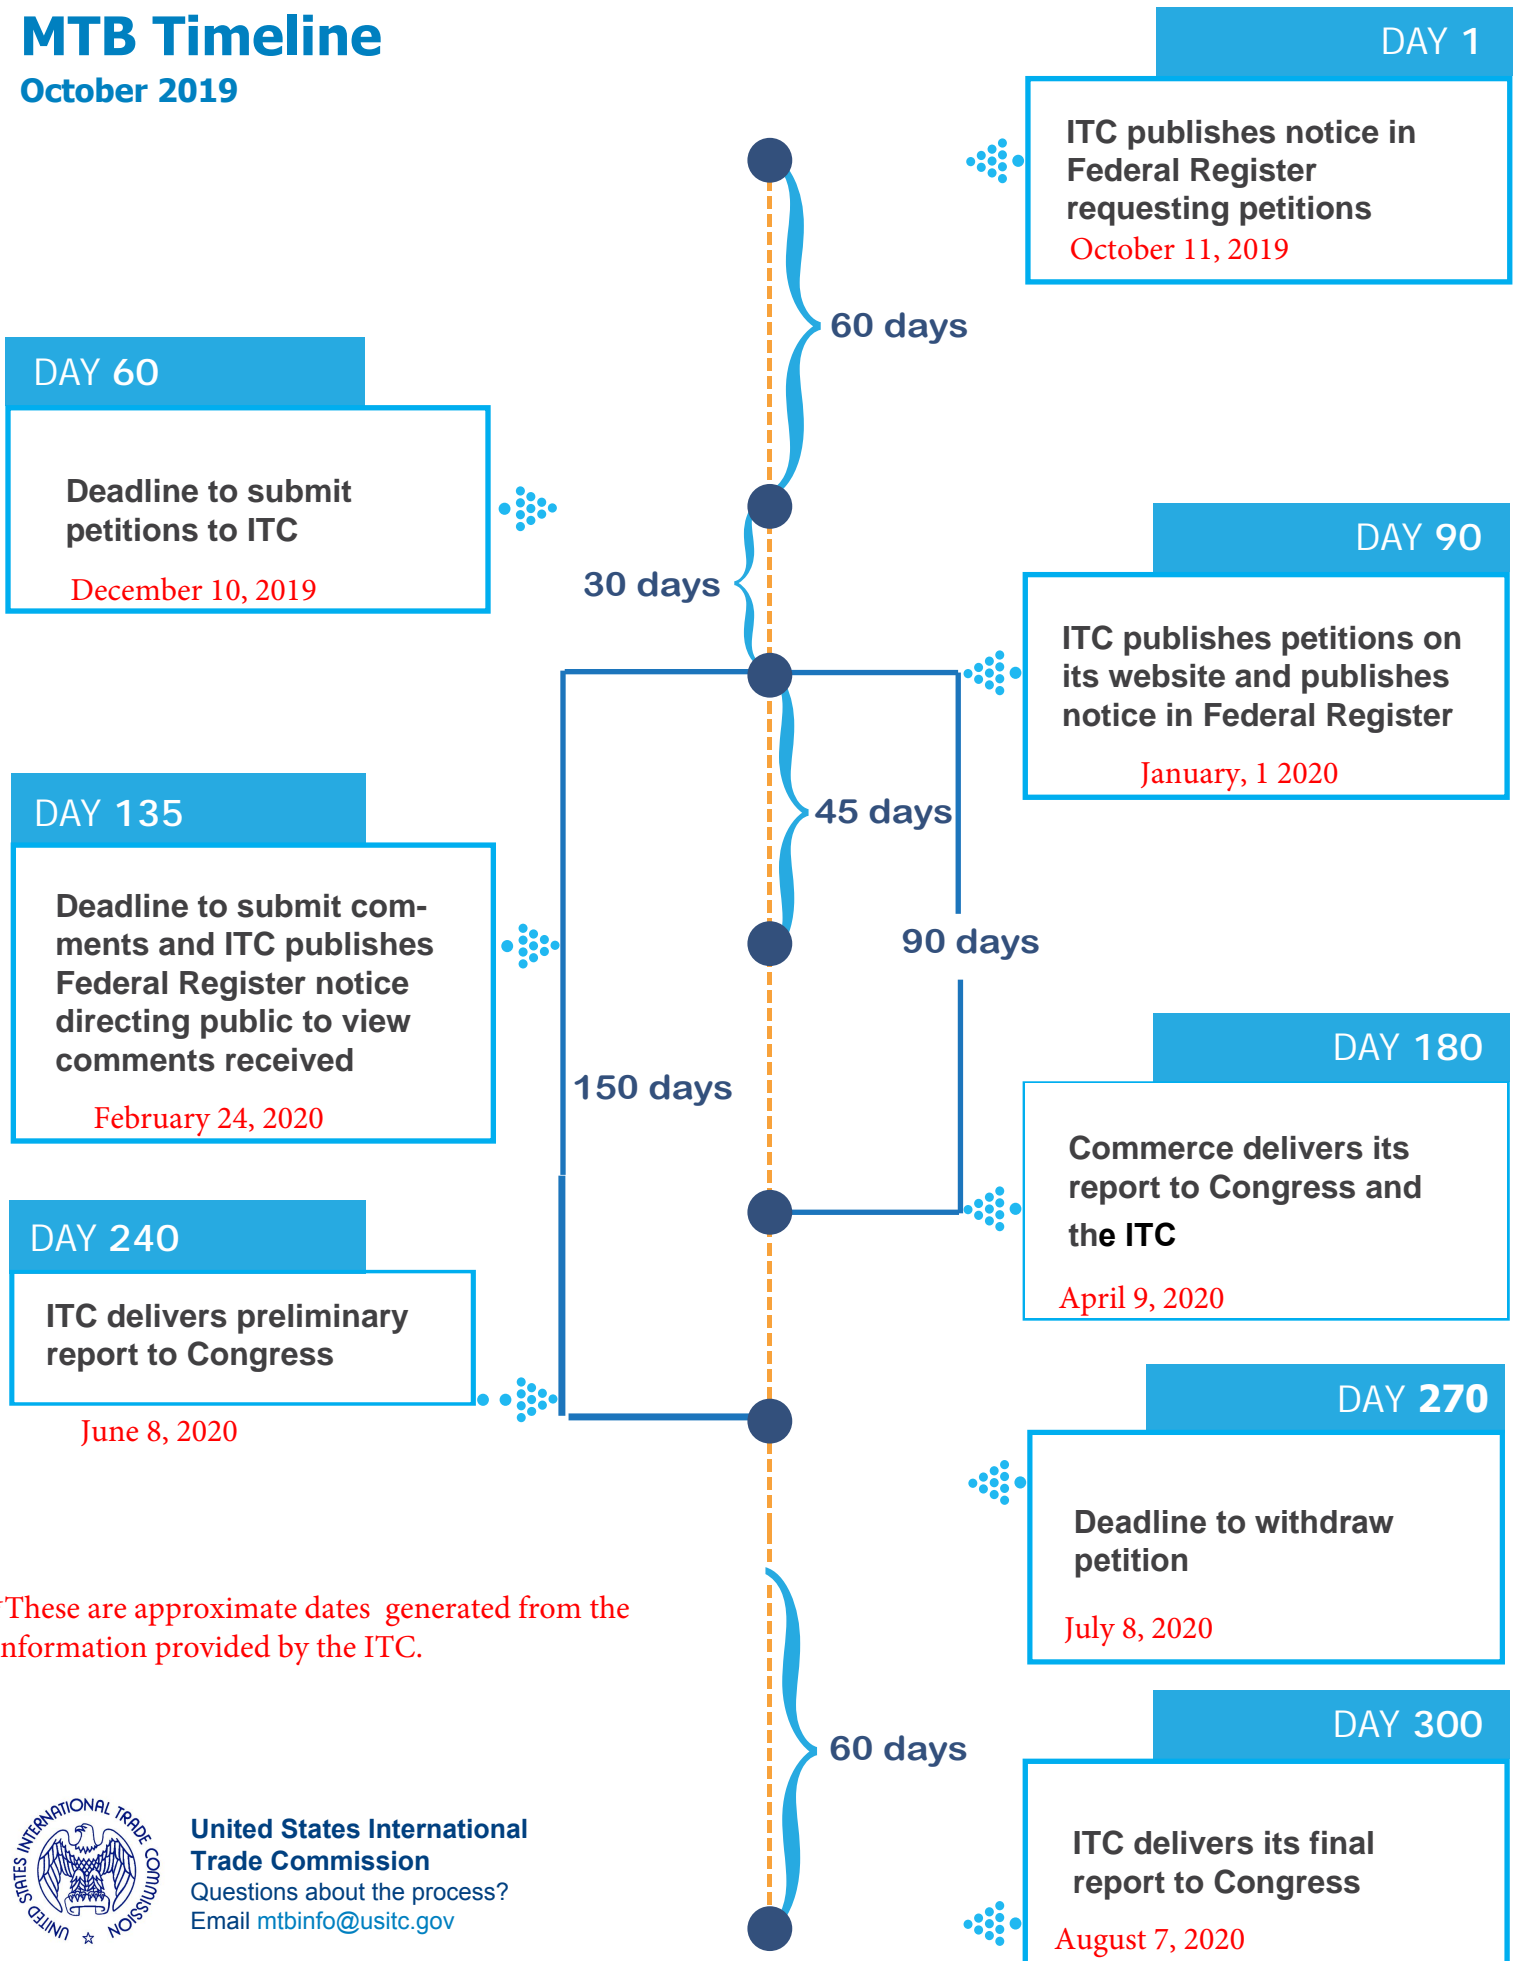

MTB Timeline

October 2019

*These are approximate dates generated from the information provided by the ITC.

United States International Trade Commission
Questions about the process?
Email mtbinfo@usitc.gov